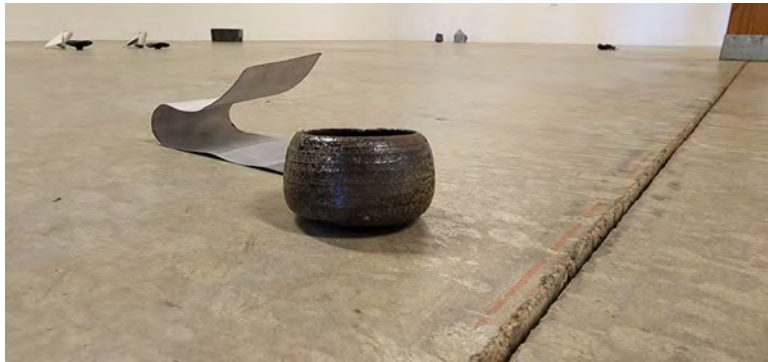

Utako Shindo | Espacing #1

2021 / stoneware vessel / 2.5 (diameter) x 1.25 (height) inches

2021 / sumi ink on printmaking paper folded / 4.5 x 3.75x 2.375 inches