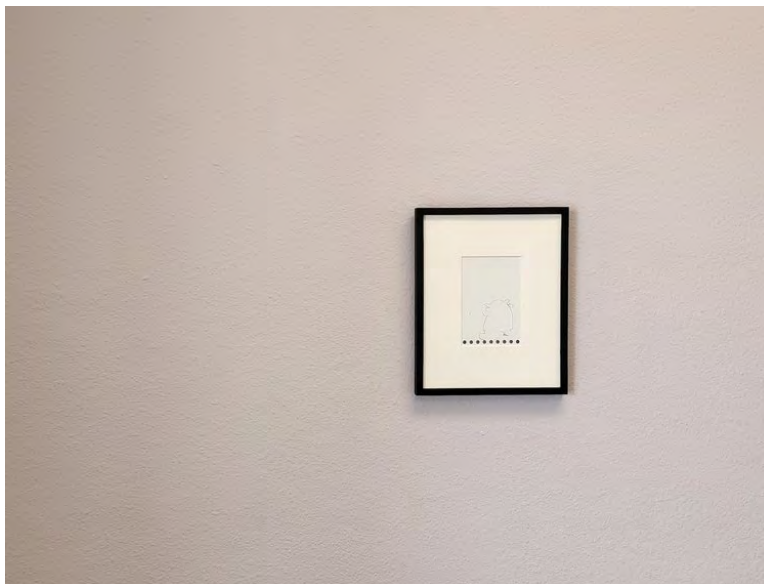

Utako Shindo | Venus con ella - Subaru
2020 / ink pen and correction tape on drawing paper (front and back) / 5 x 3.4 inches
(10.5 x 8.5 framed)