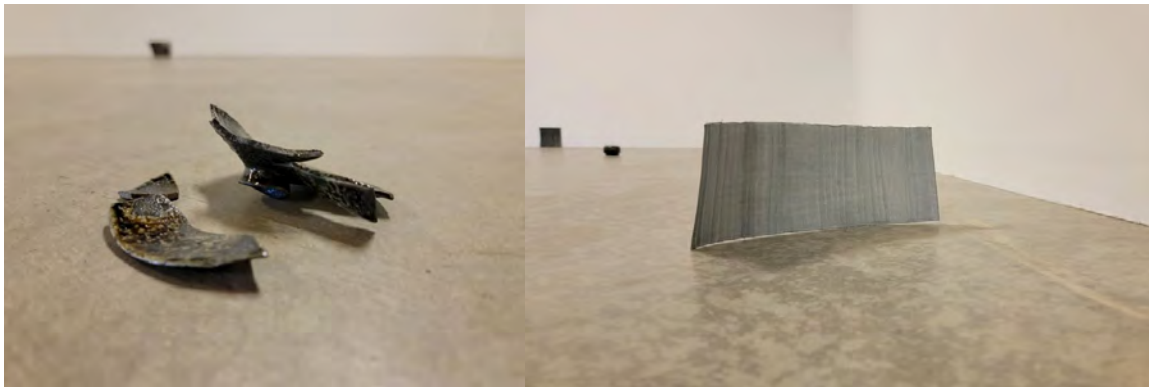

Utako Shindo | Flamed
2021 / stoneware vessel / 4.125 (diameter) x 1.625 (height) inches
2021 / sumi ink on printmaking paper curved / 3.75 x 9.375 x 1.75 inches